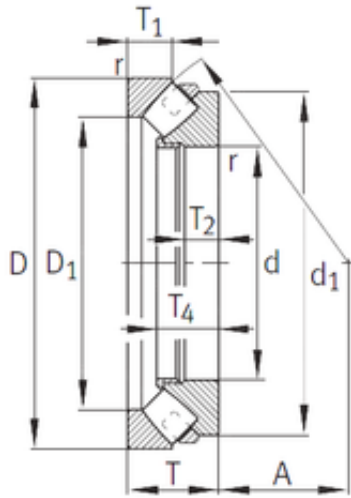

CONSOLIDATED BEARING trading LTD

FAG 29284-E1-MB Roller Bearings

Bearing No. 29284-E1-MB

Size	420x580x95 mm
Bore Diameter	420 mm
Outer Diameter	580 mm
Width	95 mm
d	420 mm
D	580 mm
T	95 mm
T1	46 mm
T2	34 mm
d1	545 mm
r min.	5 mm
A	225 mm
D1	489 mm
da min.	495 mm
Da max.	534 mm
db max.	439 mm
Db min.	590 mm
ra max.	4 mm
Weight	70,7 Kg
Basic dynamic load rating (C)	2 460 kN
Basic static load rating (C0)	11 100 kN
Reference speed	610 r/min

29284-E1-MB Bearing 2D drawings and 3D CAD models